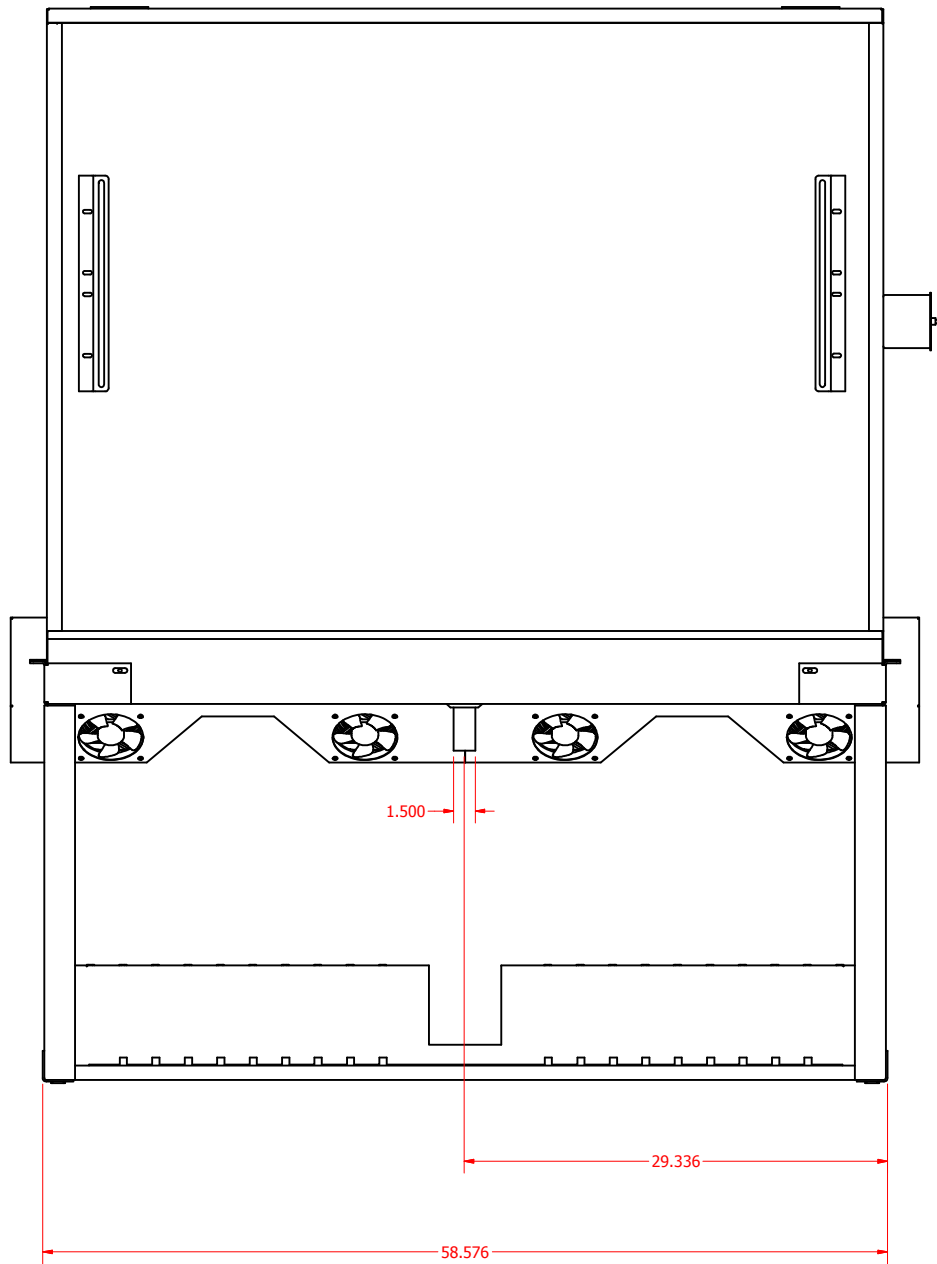

Finish:	
	Proprietary Information of:
	4661 Stafford Ave. S.W. Wyoming, MI 49548 Tel. (616)249-0200 Fax. (616)249-3211 www.brownmfg.net
Part Number : SS-3138B SINK ASSEMBLY	
Models:	

Finish:	
	Proprietary Information of: 4661 Stafford Ave. S.W. Wyoming, MI 49548 Tel. (616)249-0200 Fax. (616)249-3211 www.brownmfg.net
	Part Number : SS-5450B SINK ASSEMBLY