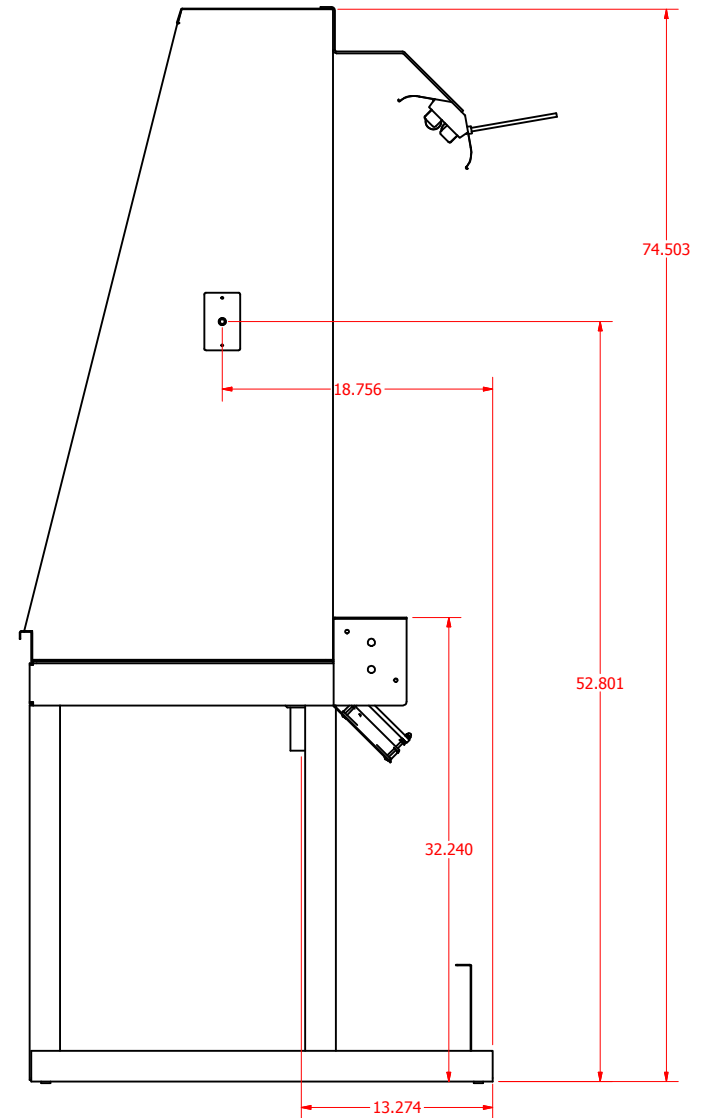

Finish:	
	Proprietary Information of:
	4661 Stafford Ave. S.W. Wyoming, MI 49548 Tel. (616)249-0200 Fax. (616)249-3211 www.brownmfg.net
Part Number : SS-3138B SINK ASSEMBLY	
Models:	

Finish:	
	Proprietary Information of: 4661 Stafford Ave. S.W. Wyoming, MI 49548 Tel. (616)249-0200 Fax. (616)249-3211 www.brownmfg.net
	Part Number : SS-5450B SINK ASSEMBLY